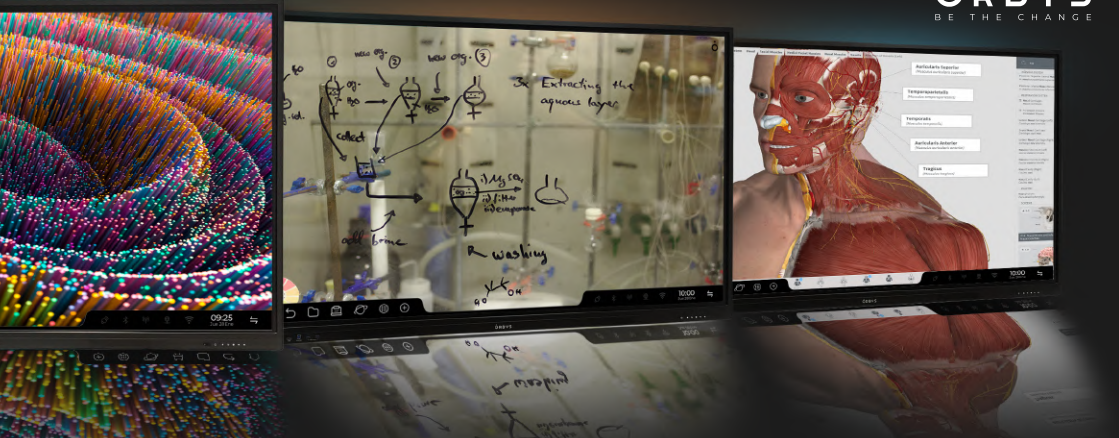

TOUCH SERIE 9 PRO

The interactive display designed to maximise active and collaborative learning

Everything you need is built-in and at your fingertips. Simply slide your fingers over them and your classroom will enter into a new world of applications that offer you an almost infinite range of educational content.

TOUCH SERIE 9 is now really Pro

The new interactive display TOUCH SERIE 9 Pro is the perfect tool to boost learning through content interaction. Increasing the enthusiasm and engagement of your students is easy.

Don't give up the latest technology in education due to lack of space. The Pro Series adapts to your students and classrooms. Find the perfect size for the smallest spaces or the optimal model for your school's assembly hall or auditorium. Discover the ideal stands for the smallest members of the class with low positions up to 300 mm.

3 Unprecedented speed

Say goodbye to connecting cables to your computer, long start-up and connecting times, continually calibrating the projector, shadows on the whiteboard, annoying noise from the projector's fans and light hitting your eyes. Welcome the start of your lessons in seconds with our Pro interactive display, thanks to the extraordinary power of the Mediatek 9950 chip.